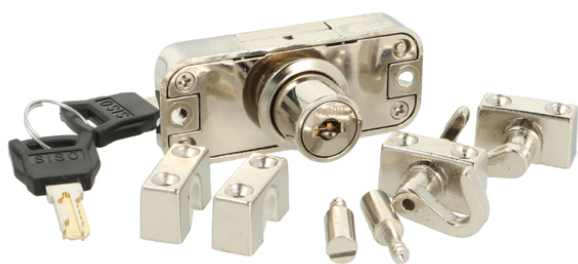

PRODUCT SHEET

Description:

Rotary Bar Lock MIC922S, \varnothing 19x22mm, RH,NPL,#01,Snake CK SISO, No Bars But With Accessories, 3-way, 15mm Backset

Item number:

14.05.278-0

Units	Box	Carton	HS Code	Barcode
Pcs.	10	100	8301300000	 5704866463157