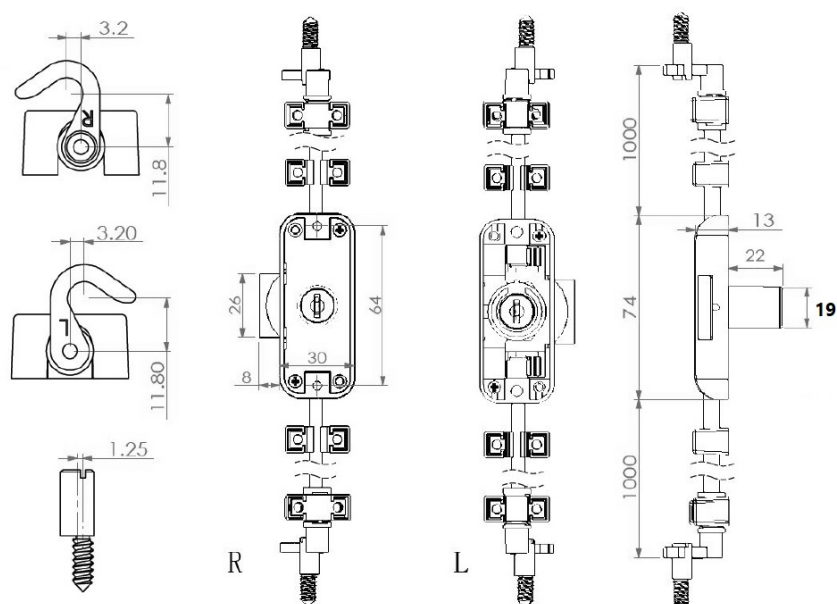

PRODUCT SHEET

Description:

Rotary Bar Lock MIC922S, \varnothing 19x22mm, RH,NPL,#01,Snake CK SISO, No Bars But With Accessories, 3-way, 15mm Backset

Item number:

14.05.278-0

Units	Box	Carton	HS Code	Barcode
Pcs.	10	100	8301300000	 5704866463157